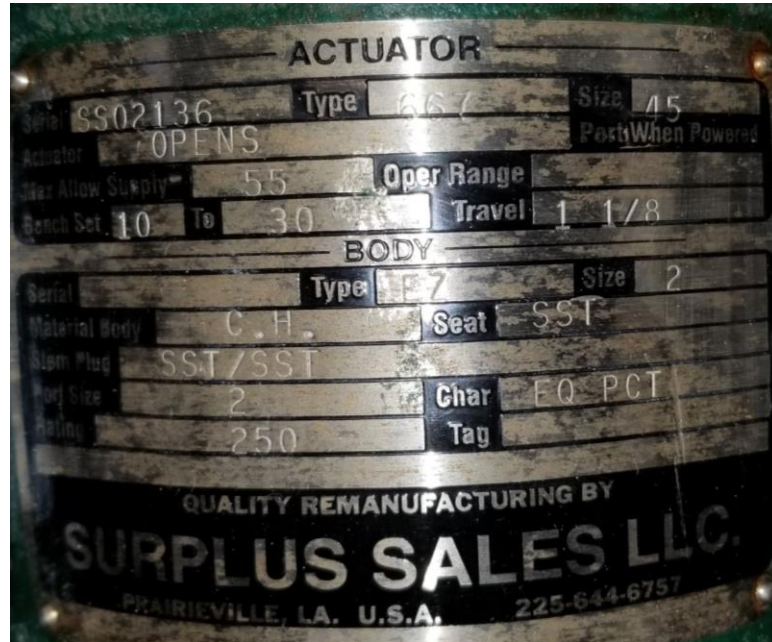

SLE 18-031 Fisher Control Valve

SLE 18-031 Fisher Control Valve

SLE 18-031 Fisher Control Valve

SLE 18-031 Fisher Control Valve

SLE 18-031 Fisher Control Valve

SLE 18-031 Fisher Control Valve

SLE 18-031 Fisher Control Valve

SLE 18-031 Fisher Control Valve

SLE 18-031 Fisher Control Valve

SLE 18-031 Fisher Control Valve