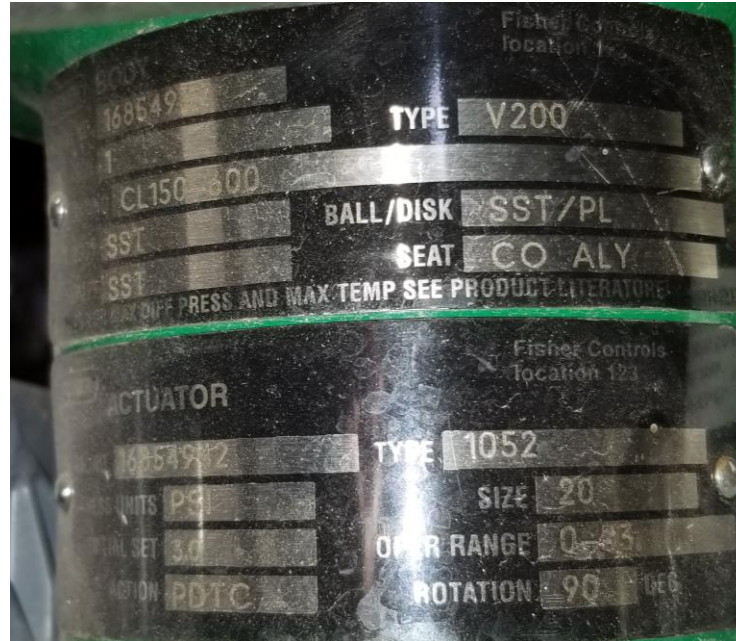

SLE 18-031 Fisher Control Valve

SLE 18-031 Fisher Control Valve

SLE 18-031 Fisher Control Valve

SLE 18-031 Fisher Control Valve

SLE 18-031 Fisher Control Valve

SLE 18-031 Fisher Control Valve

SLE 18-031 Fisher Control Valve

SLE 18-031 Fisher Control Valve

SLE 18-031 Fisher Control Valve

SLE 18-031 Fisher Control Valve