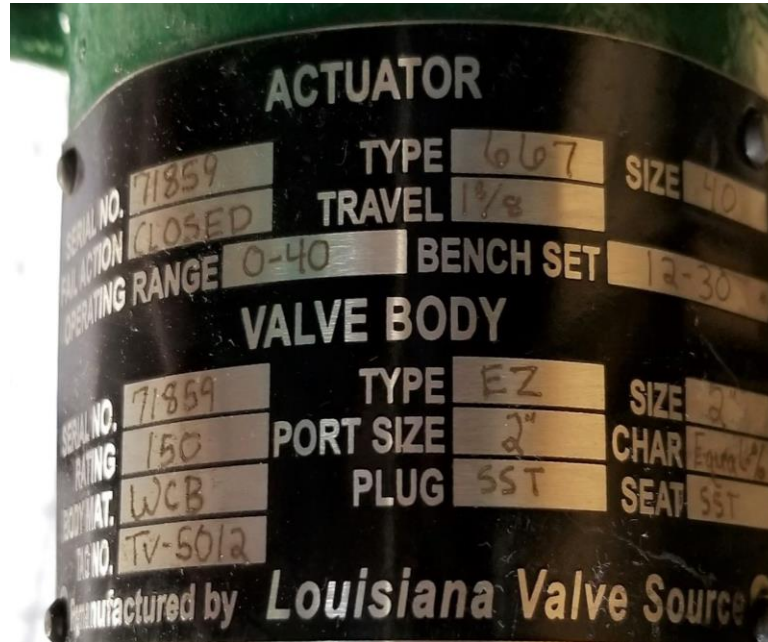

SLE 18-031 Fisher Control Valve

SLE 18-031 Fisher Control Valve

SLE 18-031 Fisher Control Valve

SLE 18-031 Fisher Control Valve

SLE 18-031 Fisher Control Valve

SLE 18-031 Fisher Control Valve

SLE 18-031 Fisher Control Valve

SLE 18-031 Fisher Control Valve

SLE 18-031 Fisher Control Valve

SLE 18-031 Fisher Control Valve