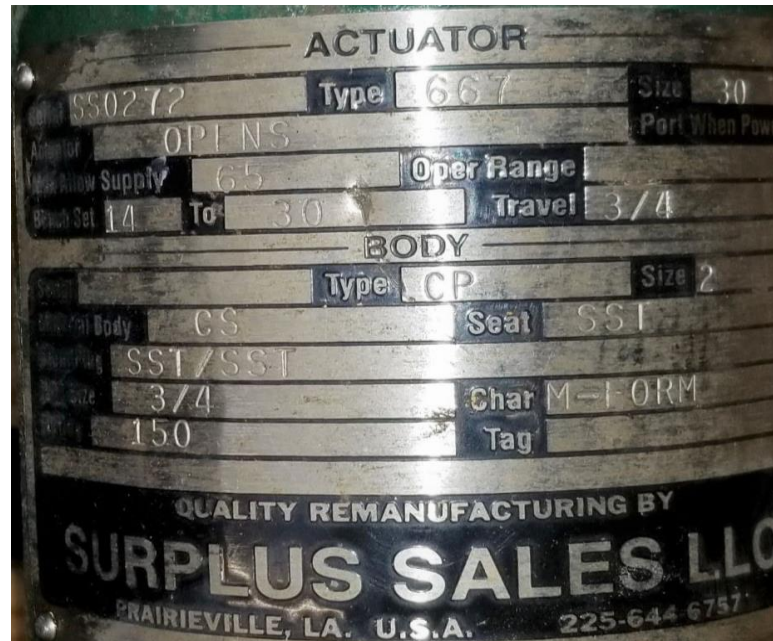

SLE 18-031 Fisher Control Valve

SLE 18-031 Fisher Control Valve

SLE 18-031 Fisher Control Valve

SLE 18-031 Fisher Control Valve

SLE 18-031 Fisher Control Valve

SLE 18-031 Fisher Control Valve

SLE 18-031 Fisher Control Valve

SLE 18-031 Fisher Control Valve

SLE 18-031 Fisher Control Valve

SLE 18-031 Fisher Control Valve