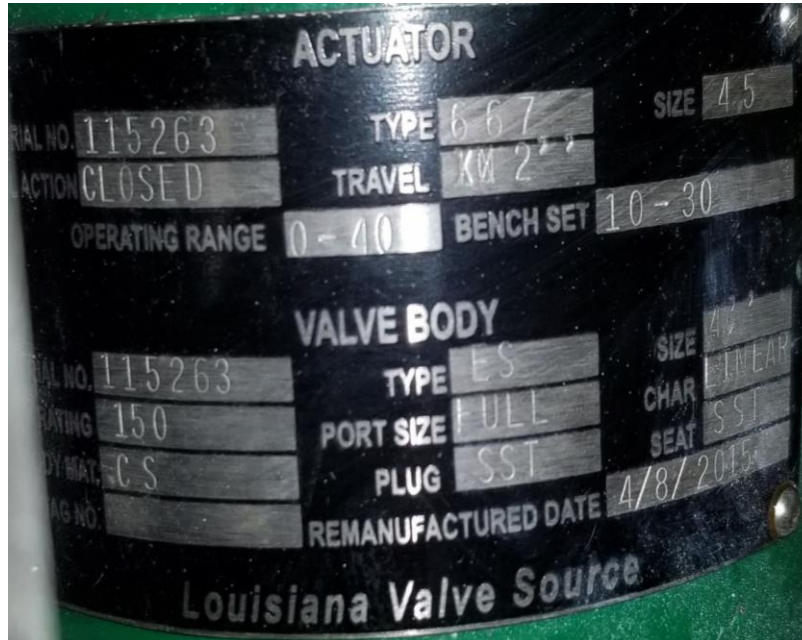

SLE 18-031 Fisher Control Valve

SLE 18-031 Fisher Control Valve

SLE 18-031 Fisher Control Valve

SLE 18-031 Fisher Control Valve

SLE 18-031 Fisher Control Valve

SLE 18-031 Fisher Control Valve

SLE 18-031 Fisher Control Valve

SLE 18-031 Fisher Control Valve

SLE 18-031 Fisher Control Valve

SLE 18-031 Fisher Control Valve